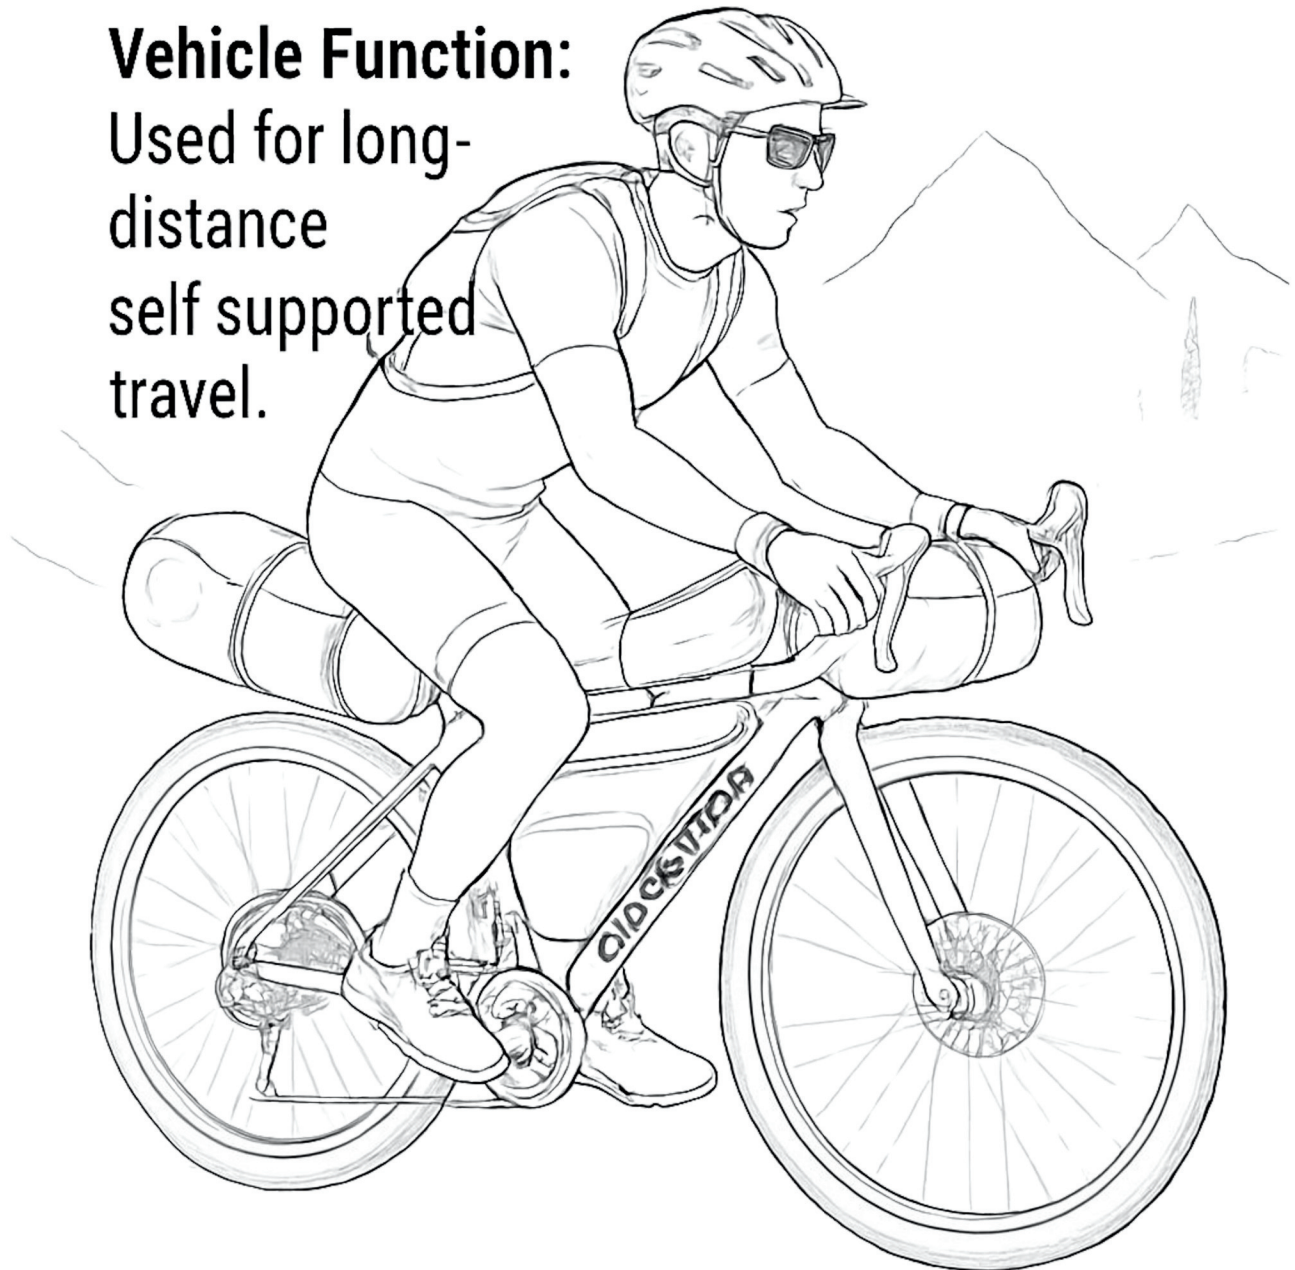

# BIKEPACKING ADVENTURE BICYCLE

## Vehicle Function:

Used for long-  
distance  
self supported  
travel.

**Used by:** Bike Tourers  
and Trail Explorers