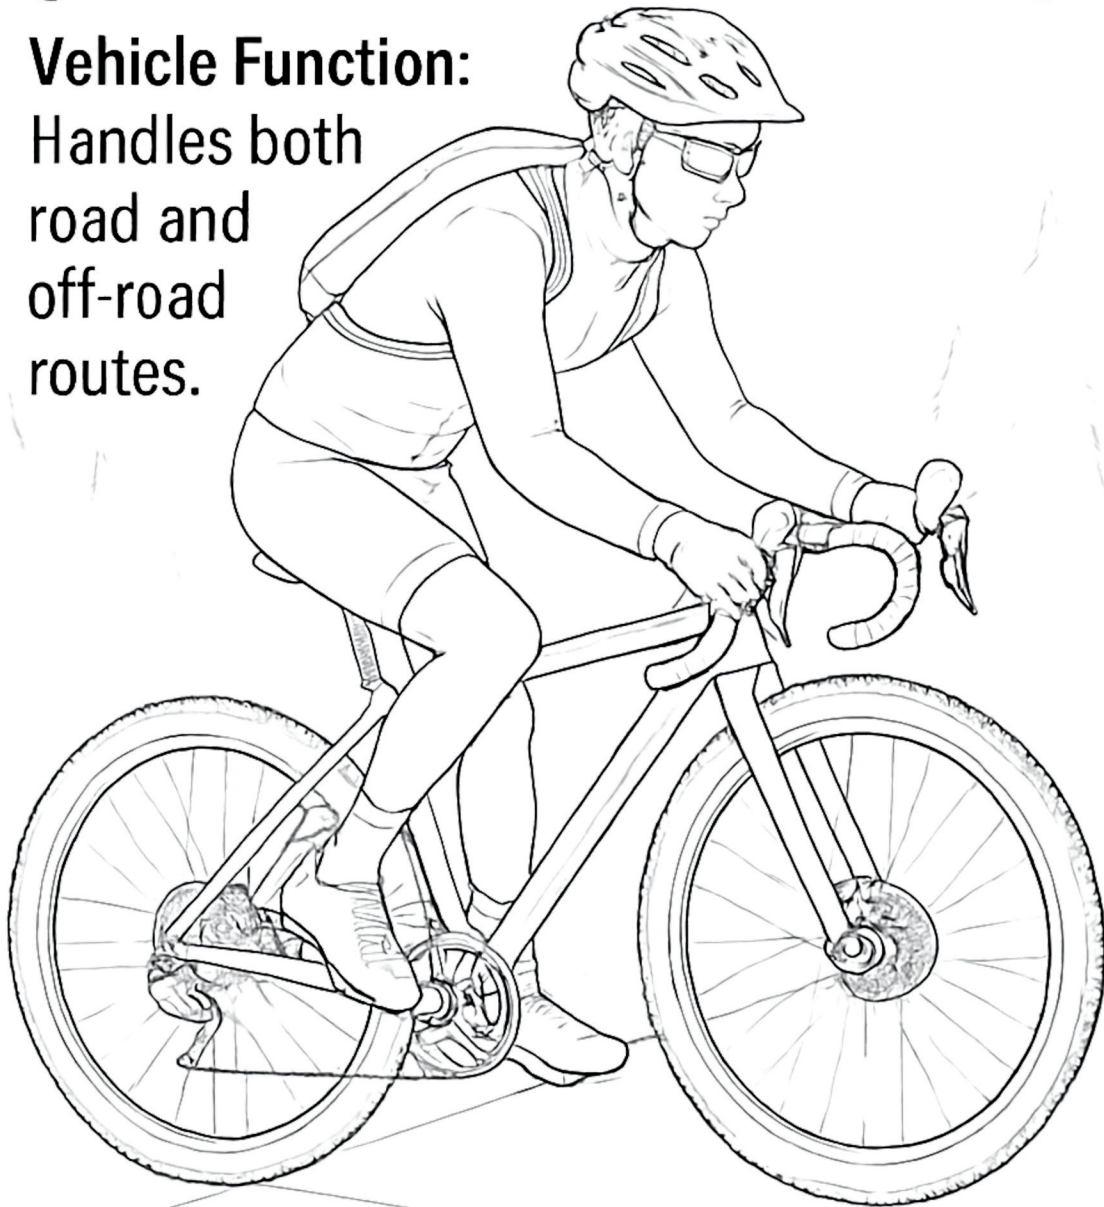

GRAVEL BIKE (MIXED TERRAIN USE)

Vehicle Function:

Handles both
road and
off-road
routes.

Vehicle Function: Handles both
road and off-road routes.

Used by: Adventure Cyclists and Explorers