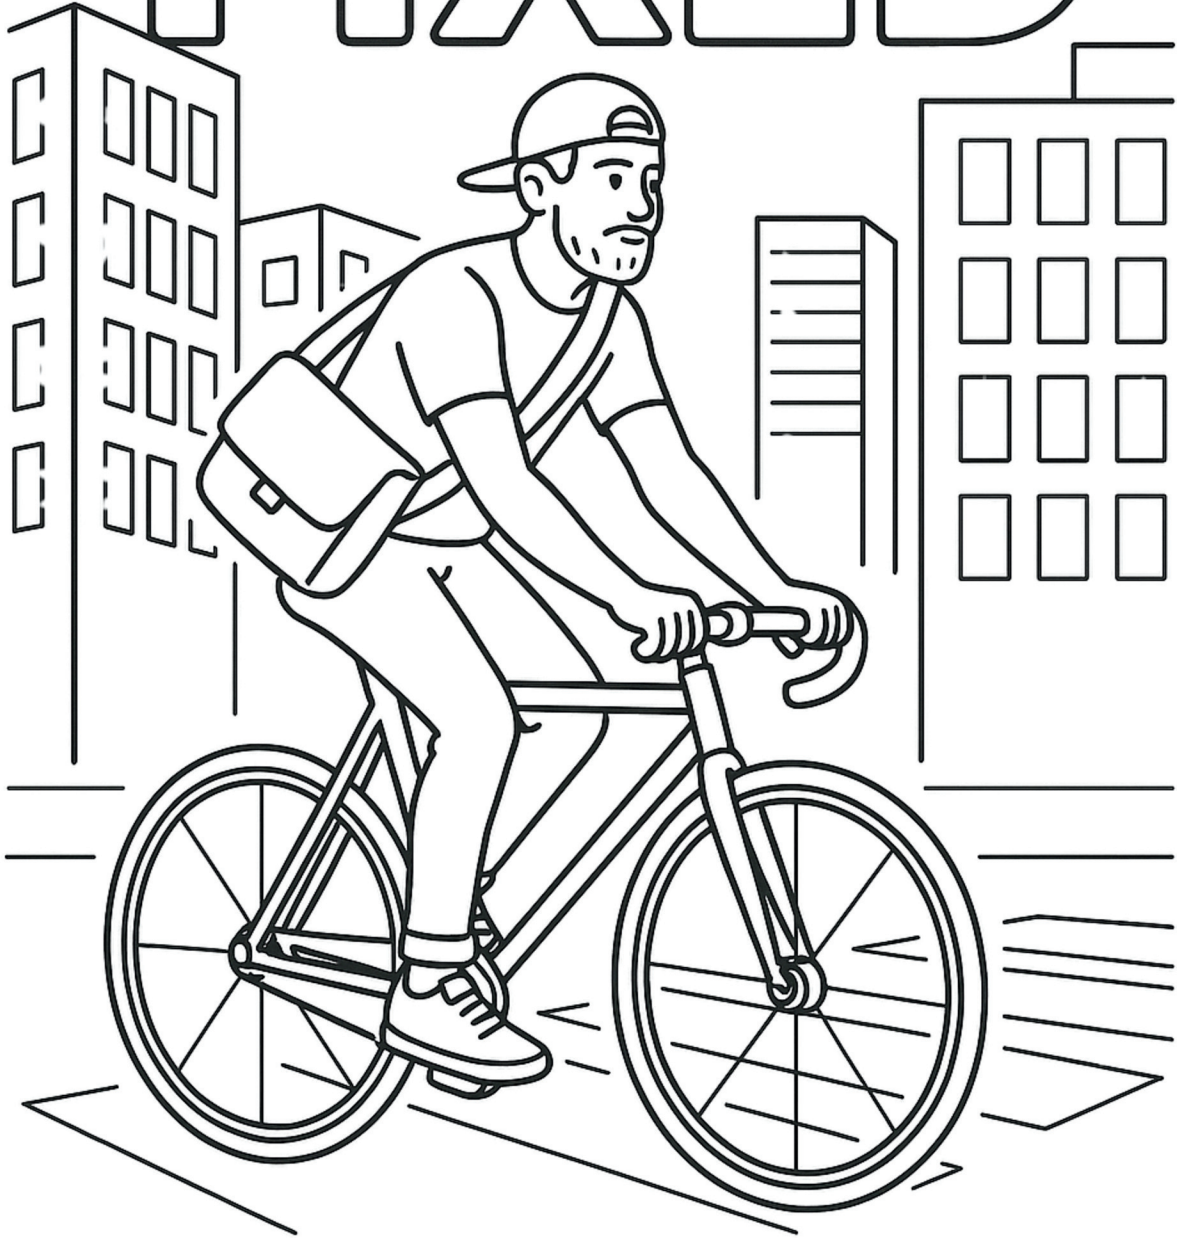

FIXED

FIXIE (FIXED-GEAR BICYCLE)

Vehicle Function: Simple, lightweight urban ride with direct drive.

USED BY: URBAN CYCLISTS AND COURIERS