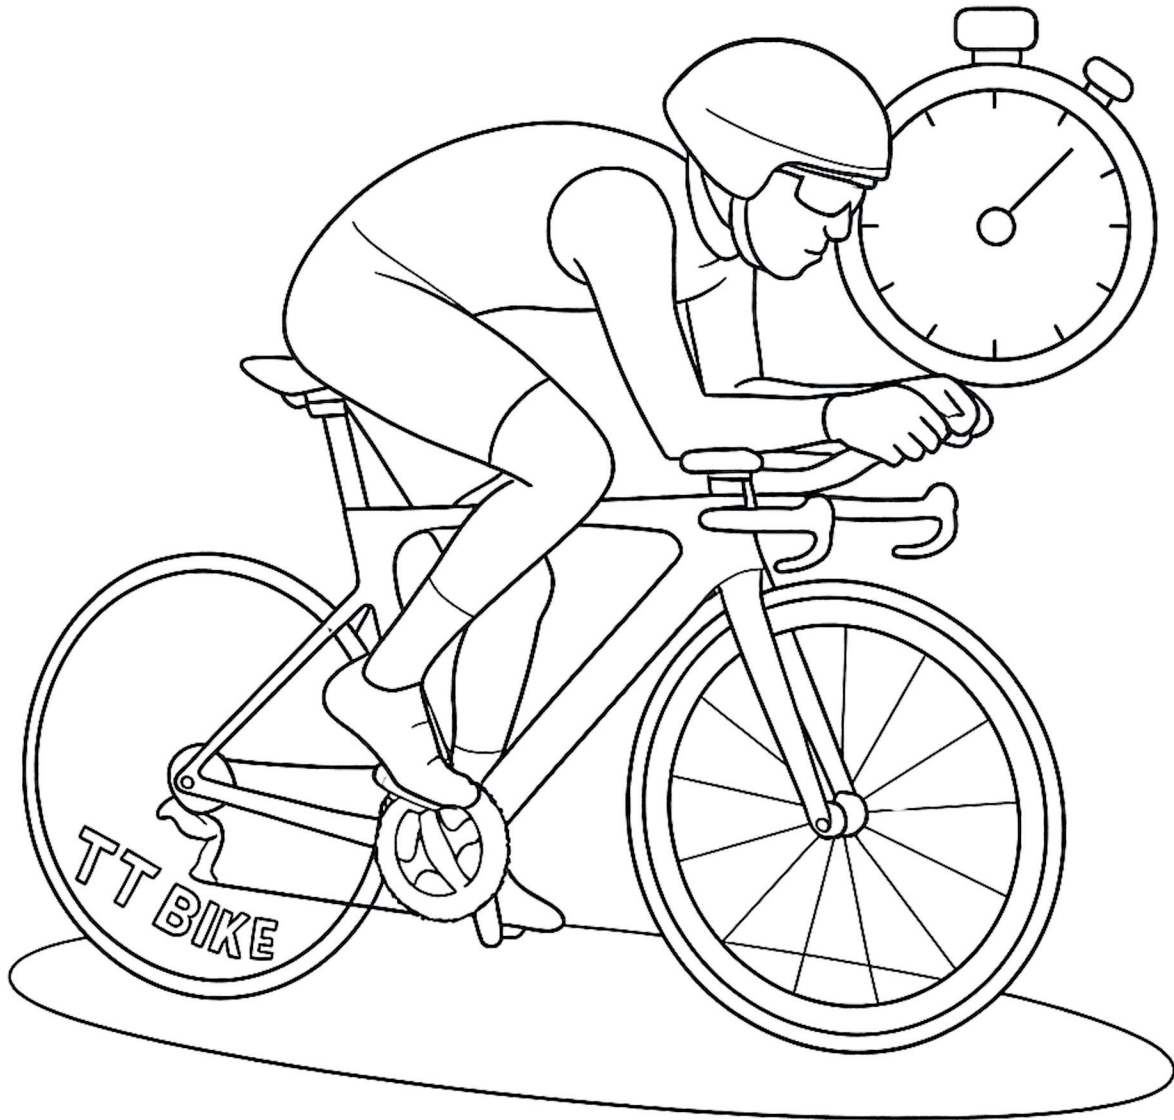

# TT BIKE

# TIME TRIAL BIKE

Vehicle Function: Solo racing against the clock.

Used by: Triathletes and Time Trialists.