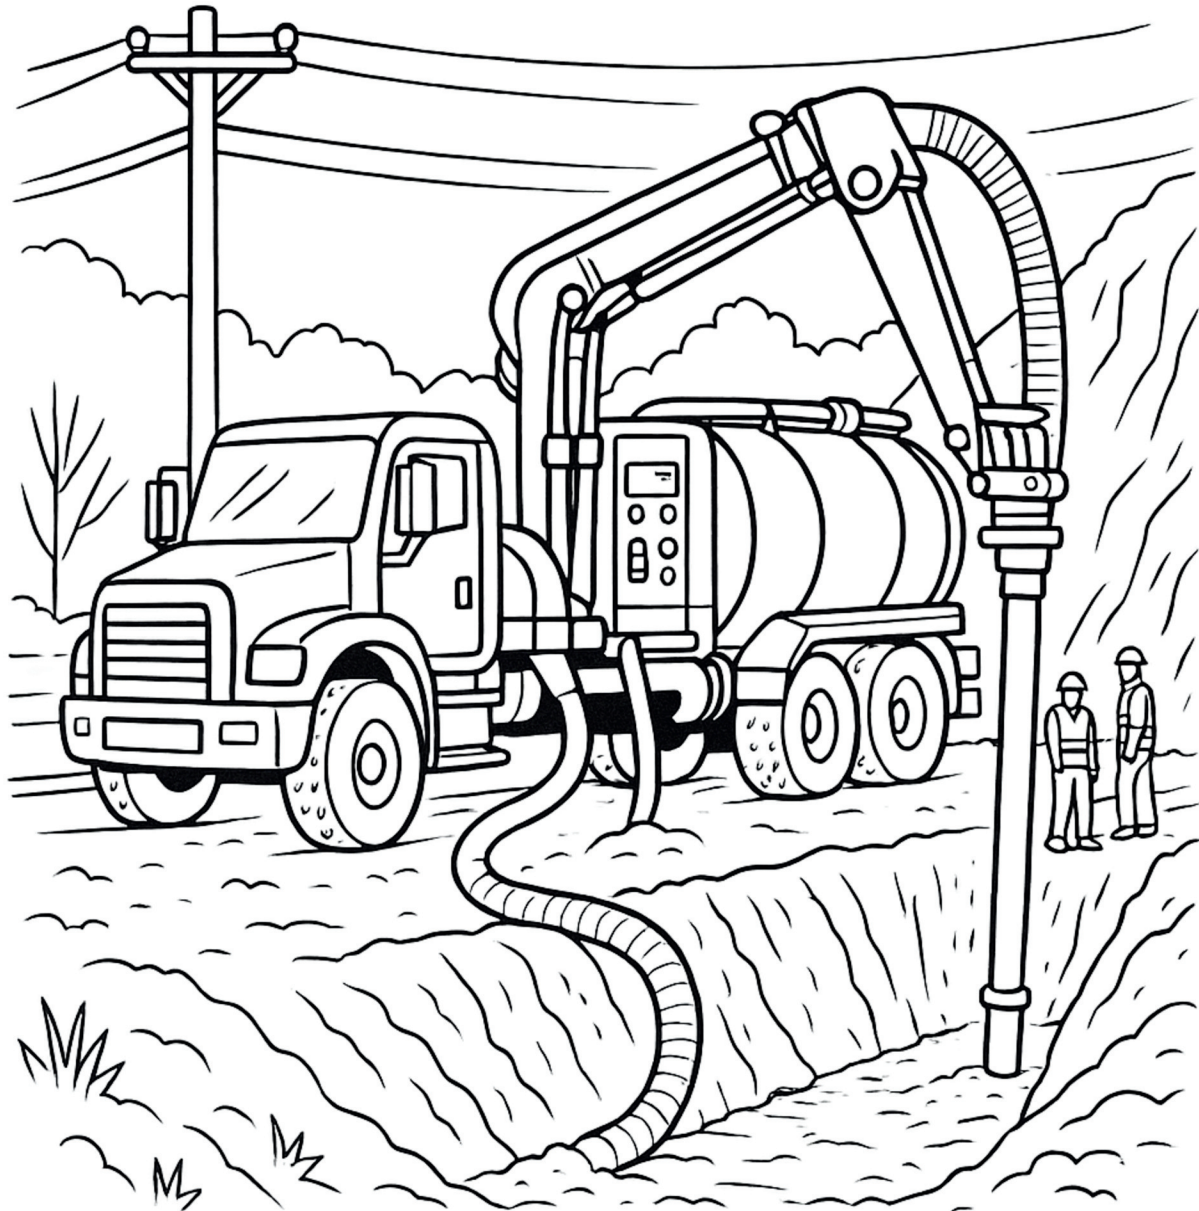

VACUUM EXCAVATOR

VACUUM EXCAVATOR

Construction vehicle function: Uses suction and air or water jet to excavate around utilities without damaging them.